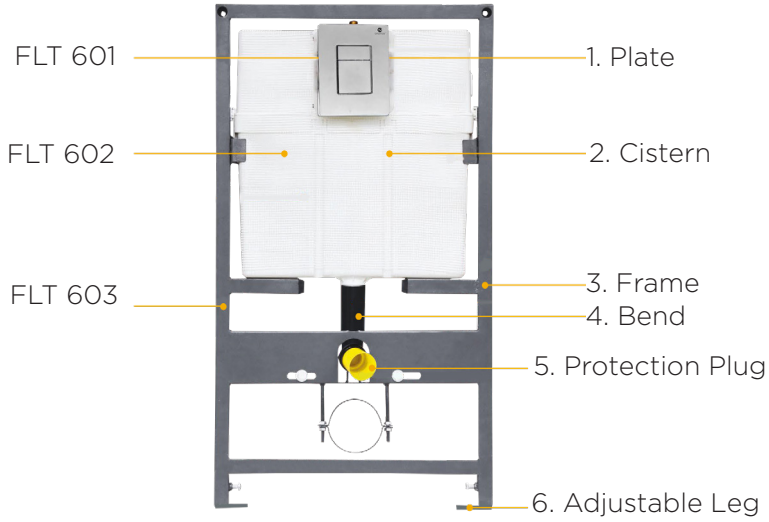

CONCEALED FLUSH TANK ACCESSORIES

Installation/Repair Quick And Easy