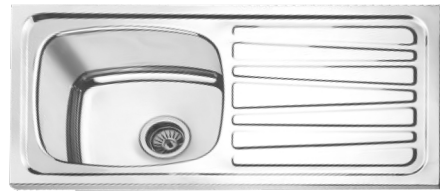

(202 Grade stainless steel)

- L18xW16xD8 (0.8 mm)
- L24xW18xD8 (0.8 mm)
- L24xW18xD9 (0.8 mm)
- L24xW18xD10 (0.8 mm)

Double bowl
L37xW18xD8 (0.9mm)

Single bowl with drain board
L37xW18xD8 (0.9mm)

ANUJ SINK (SOUND PROOF)