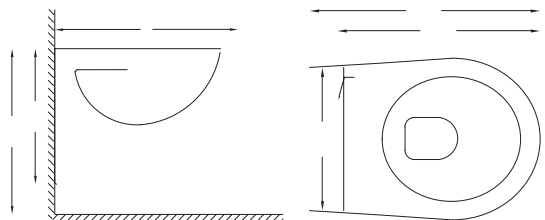

Soft Close
Seat Cover

Syphonic
Rimless

Denn

CWH - 1106

(L 505 W 360 H 350 mm)

Marble Series Collections **NEW ARRIVAL**

Soft Close
Seat Cover

CSP-1101
(L 665 W 350 H 755 mm)